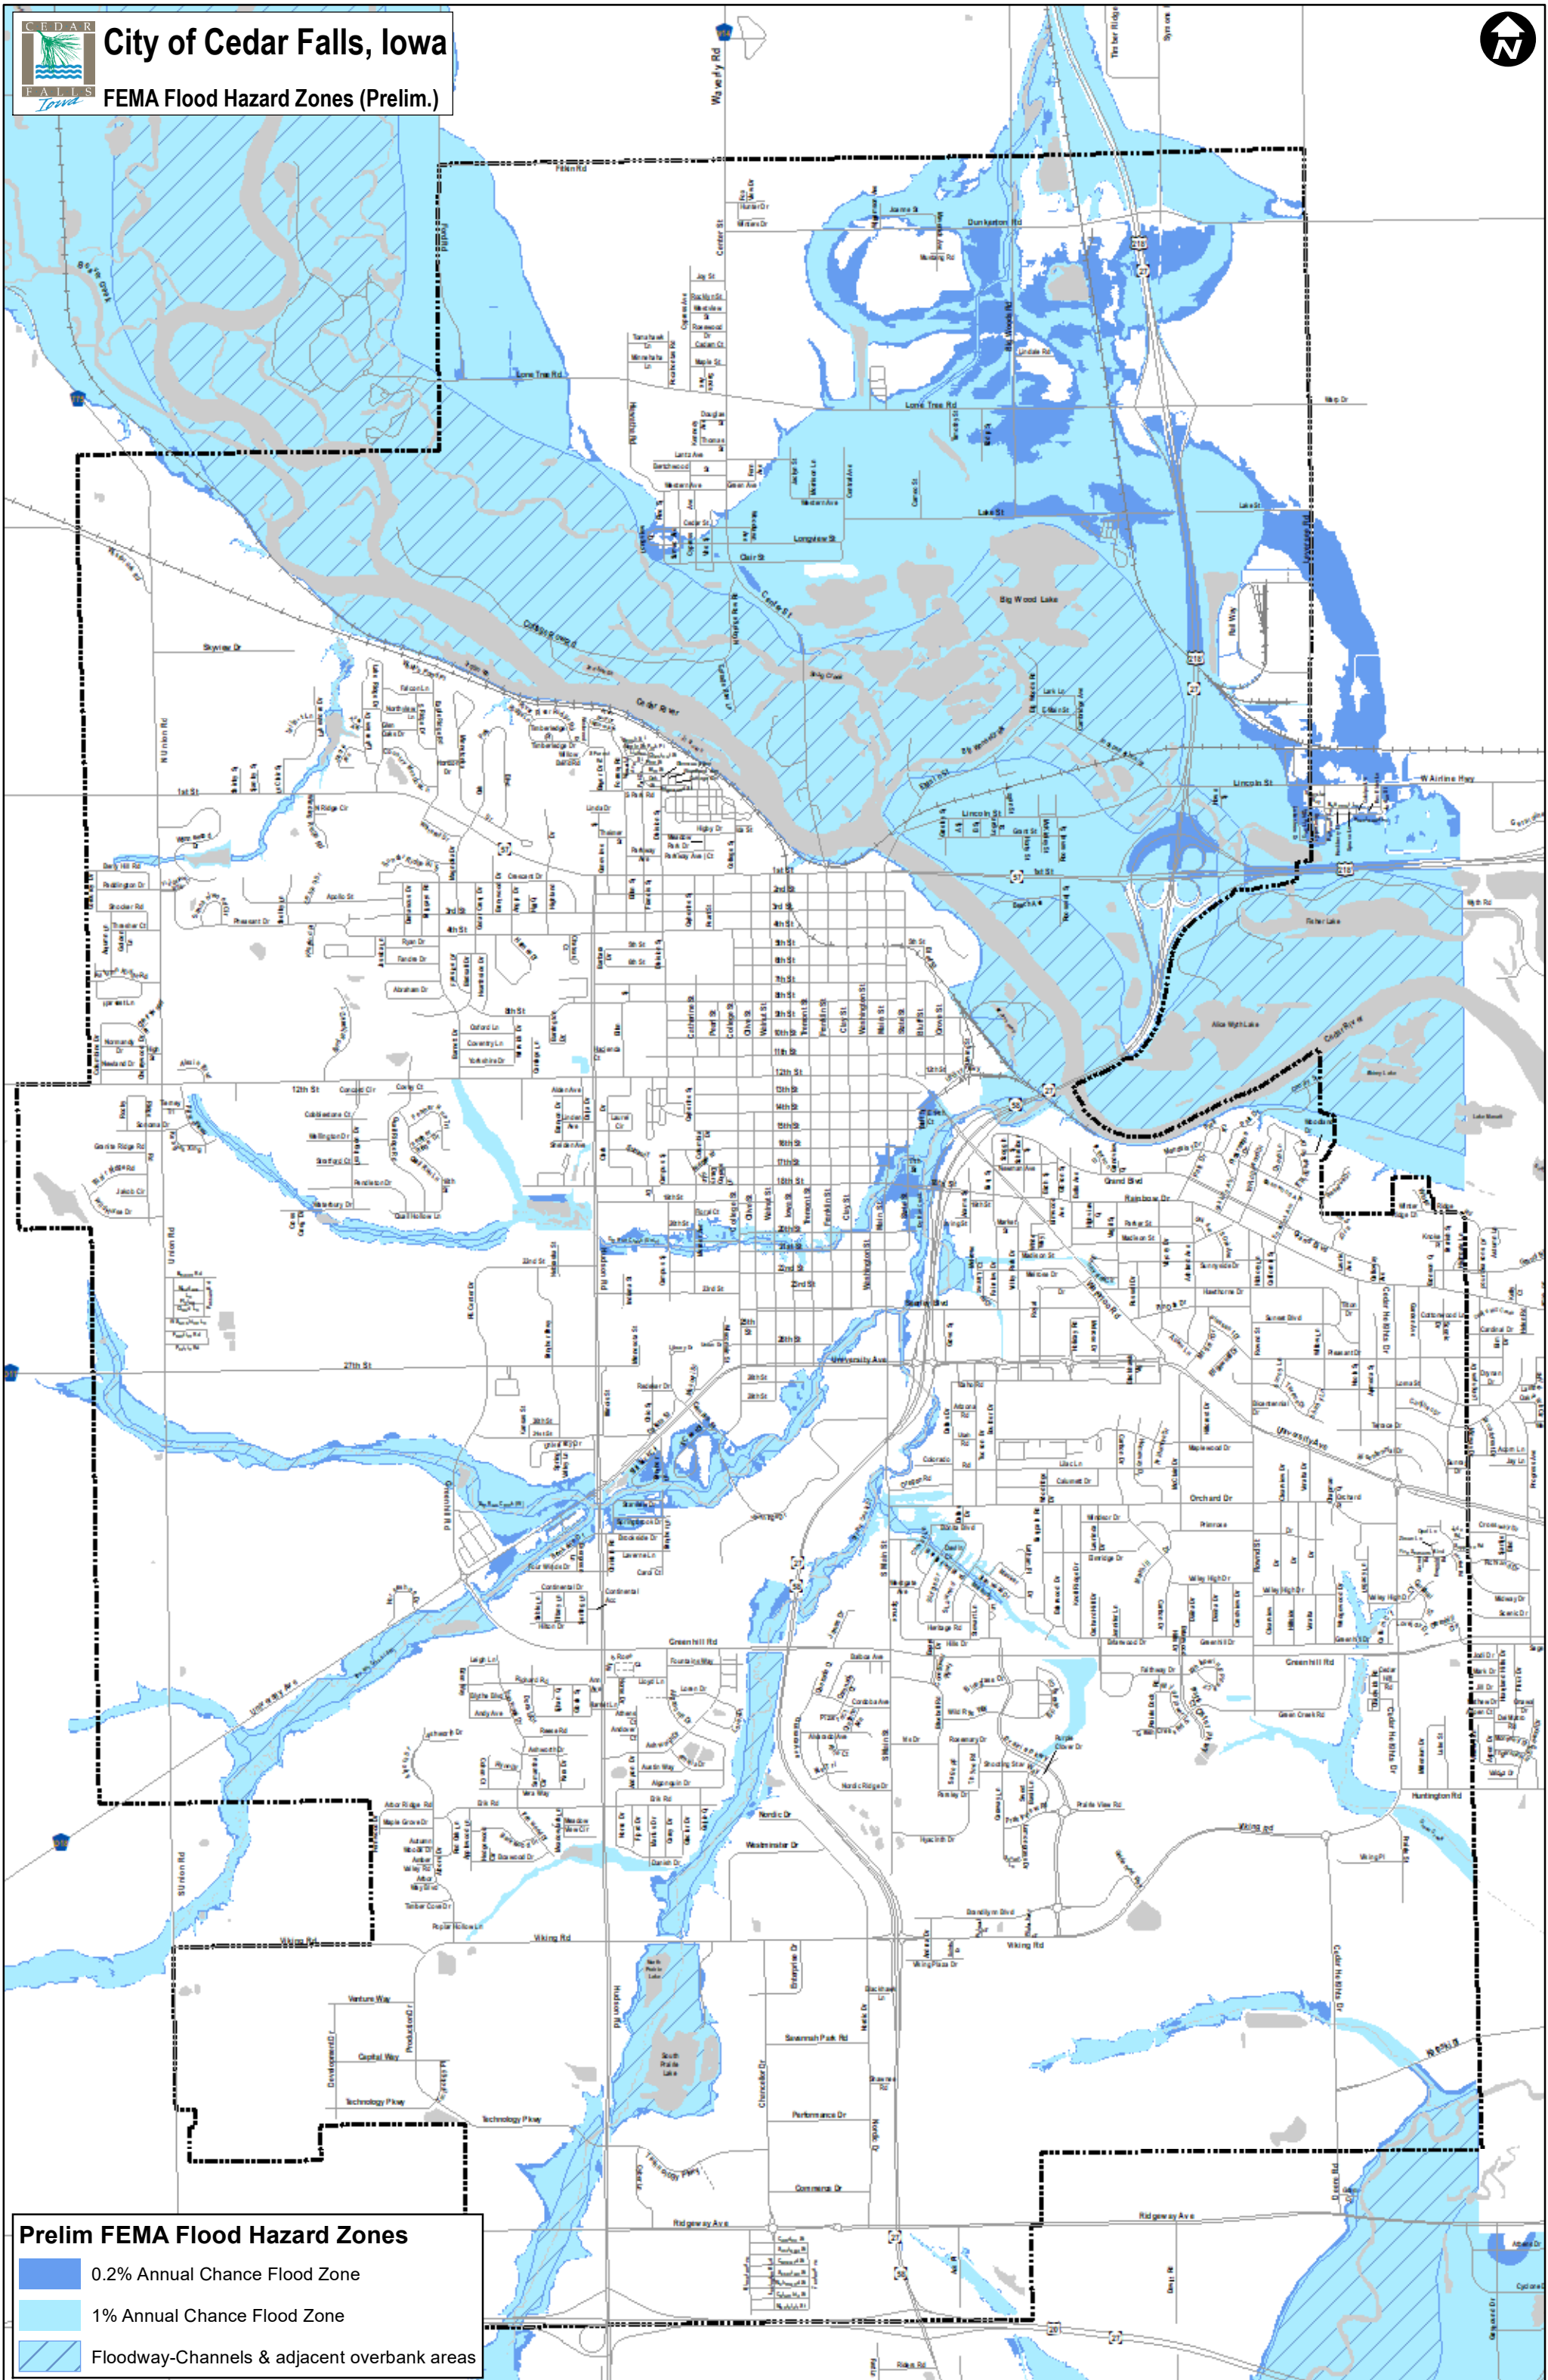

City of Cedar Falls, Iowa

FEMA Flood Hazard Zones (Prelim.)

Prelim FEMA Flood Hazard Zones

- 0.2% Annual Chance Flood Zone
- 1% Annual Chance Flood Zone
- Floodway-Channels & adjacent overbank areas