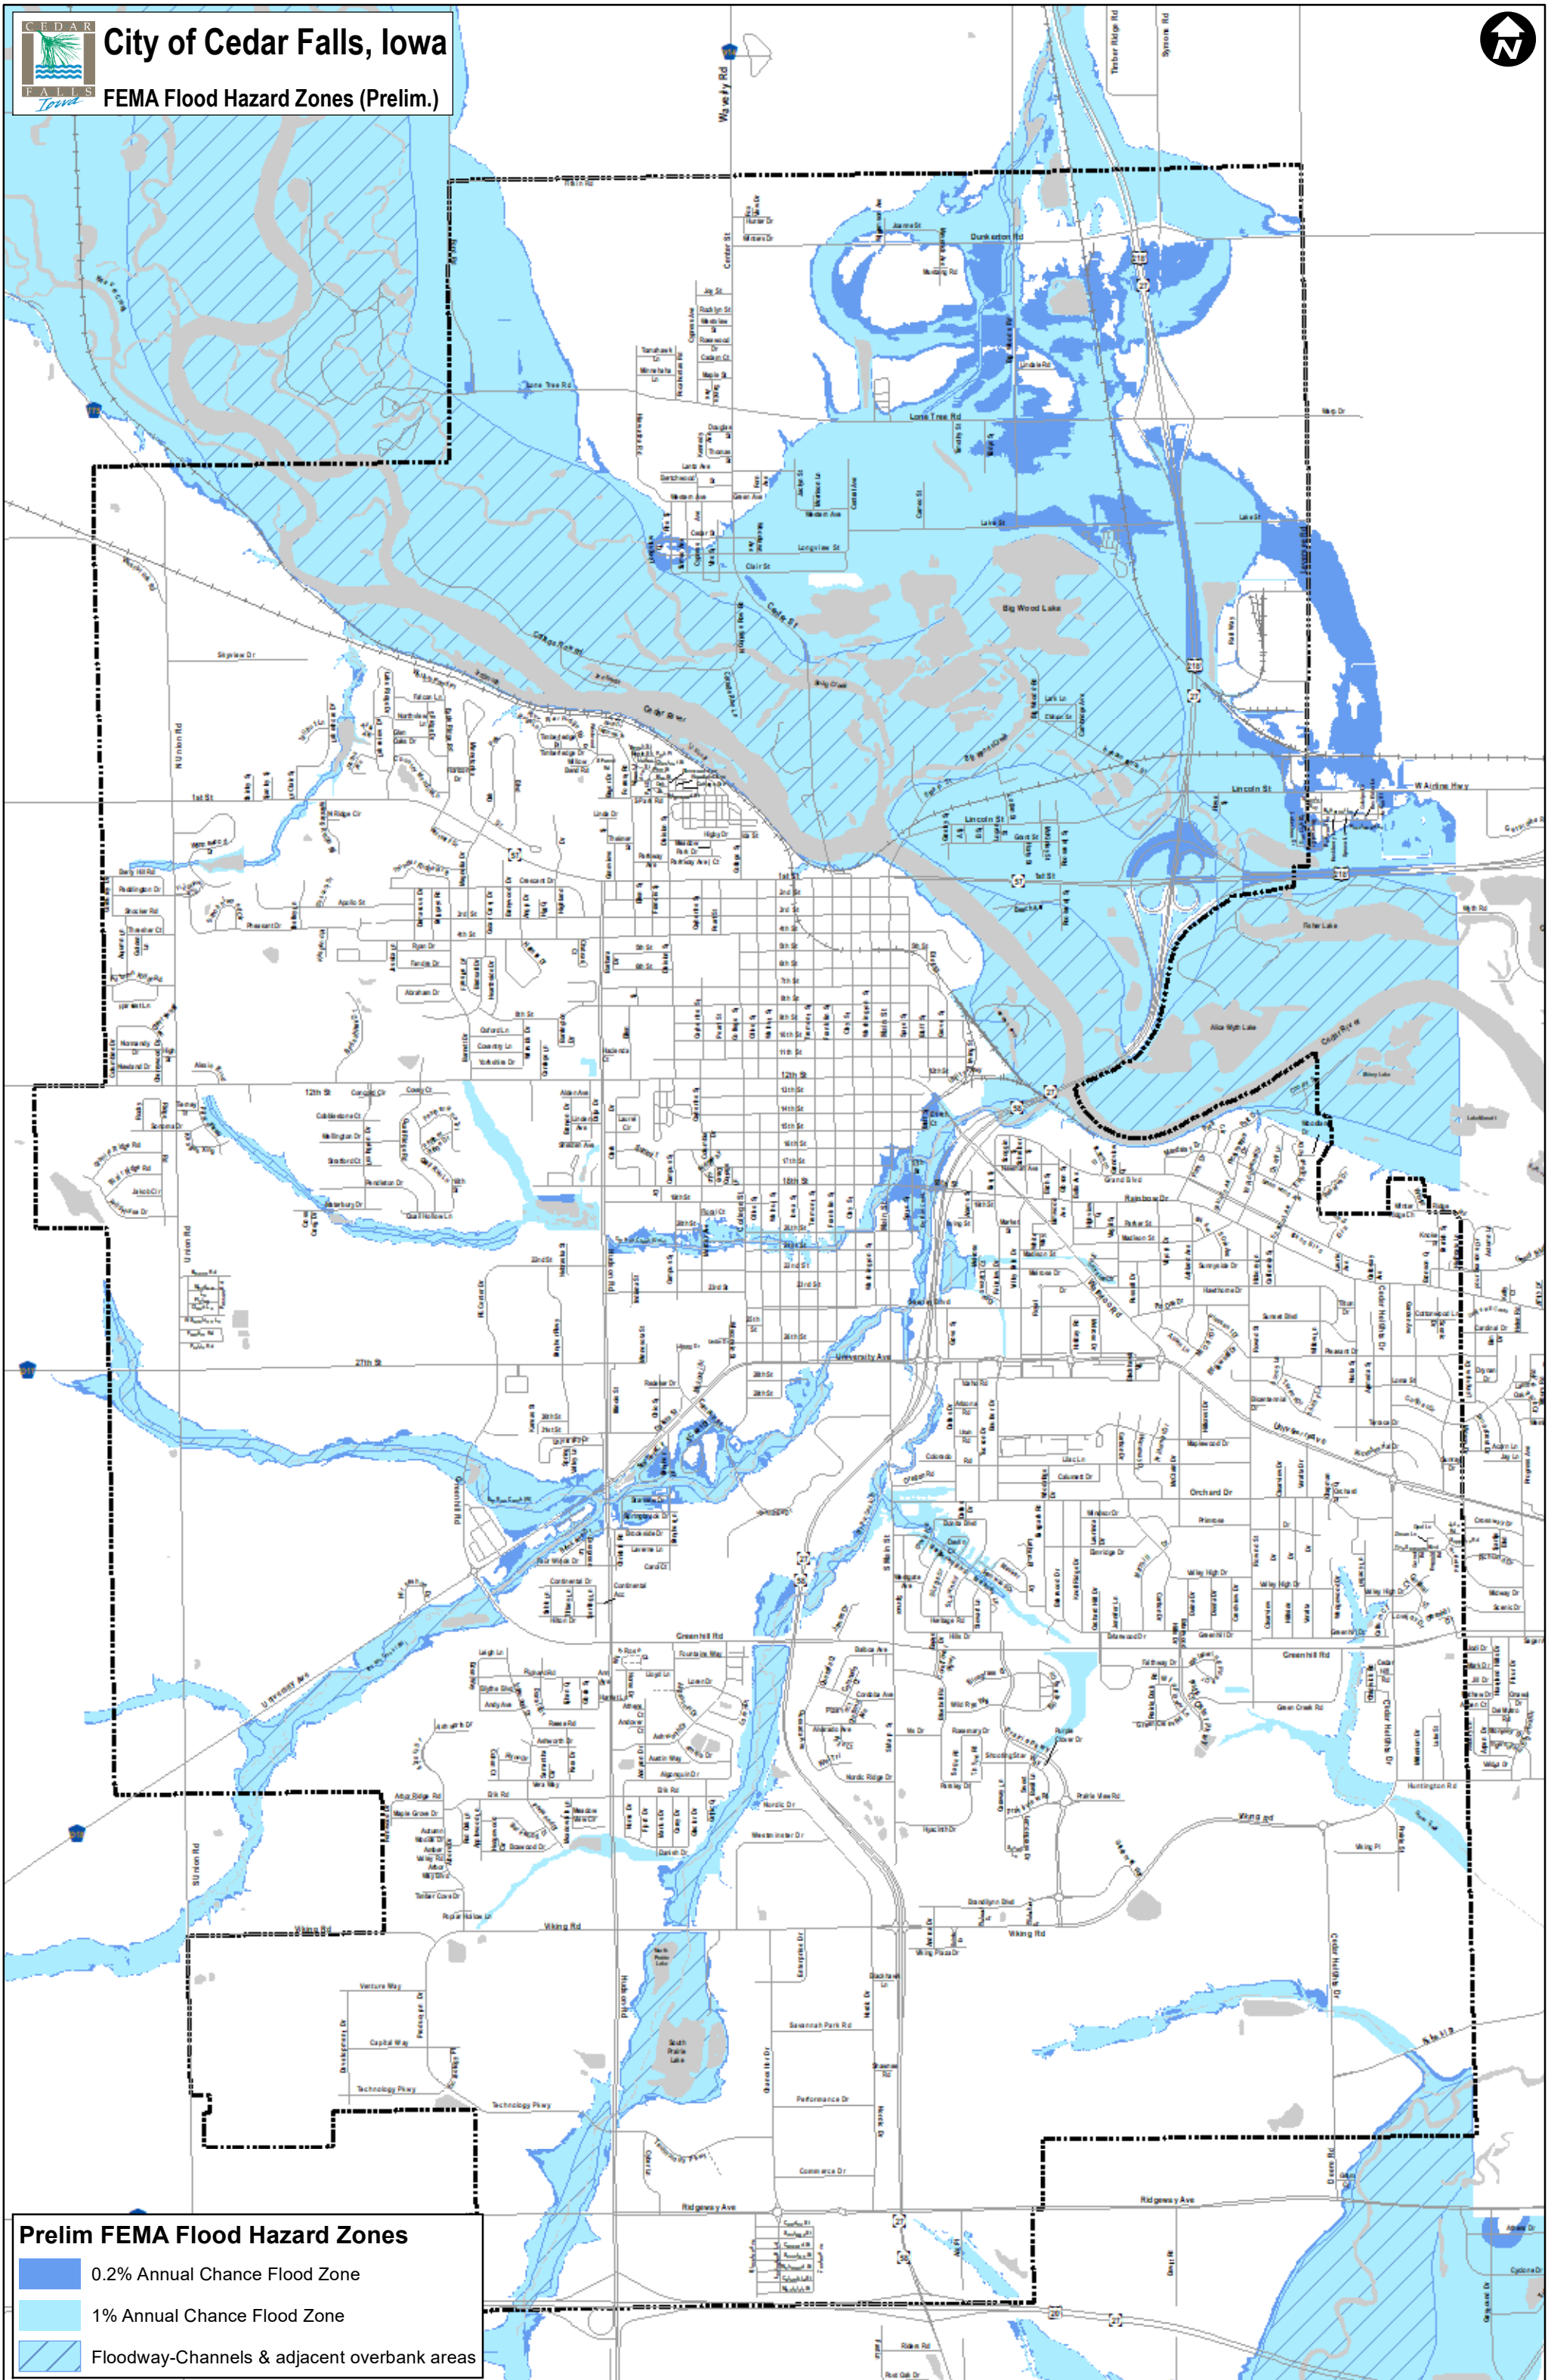

City of Cedar Falls, Iowa

FEMA Flood Hazard Zones (Prelim.)

Prelim FEMA Flood Hazard Zones

- 0.2% Annual Chance Flood Zone
- 1% Annual Chance Flood Zone
- Floodway-Channels & adjacent overbank areas