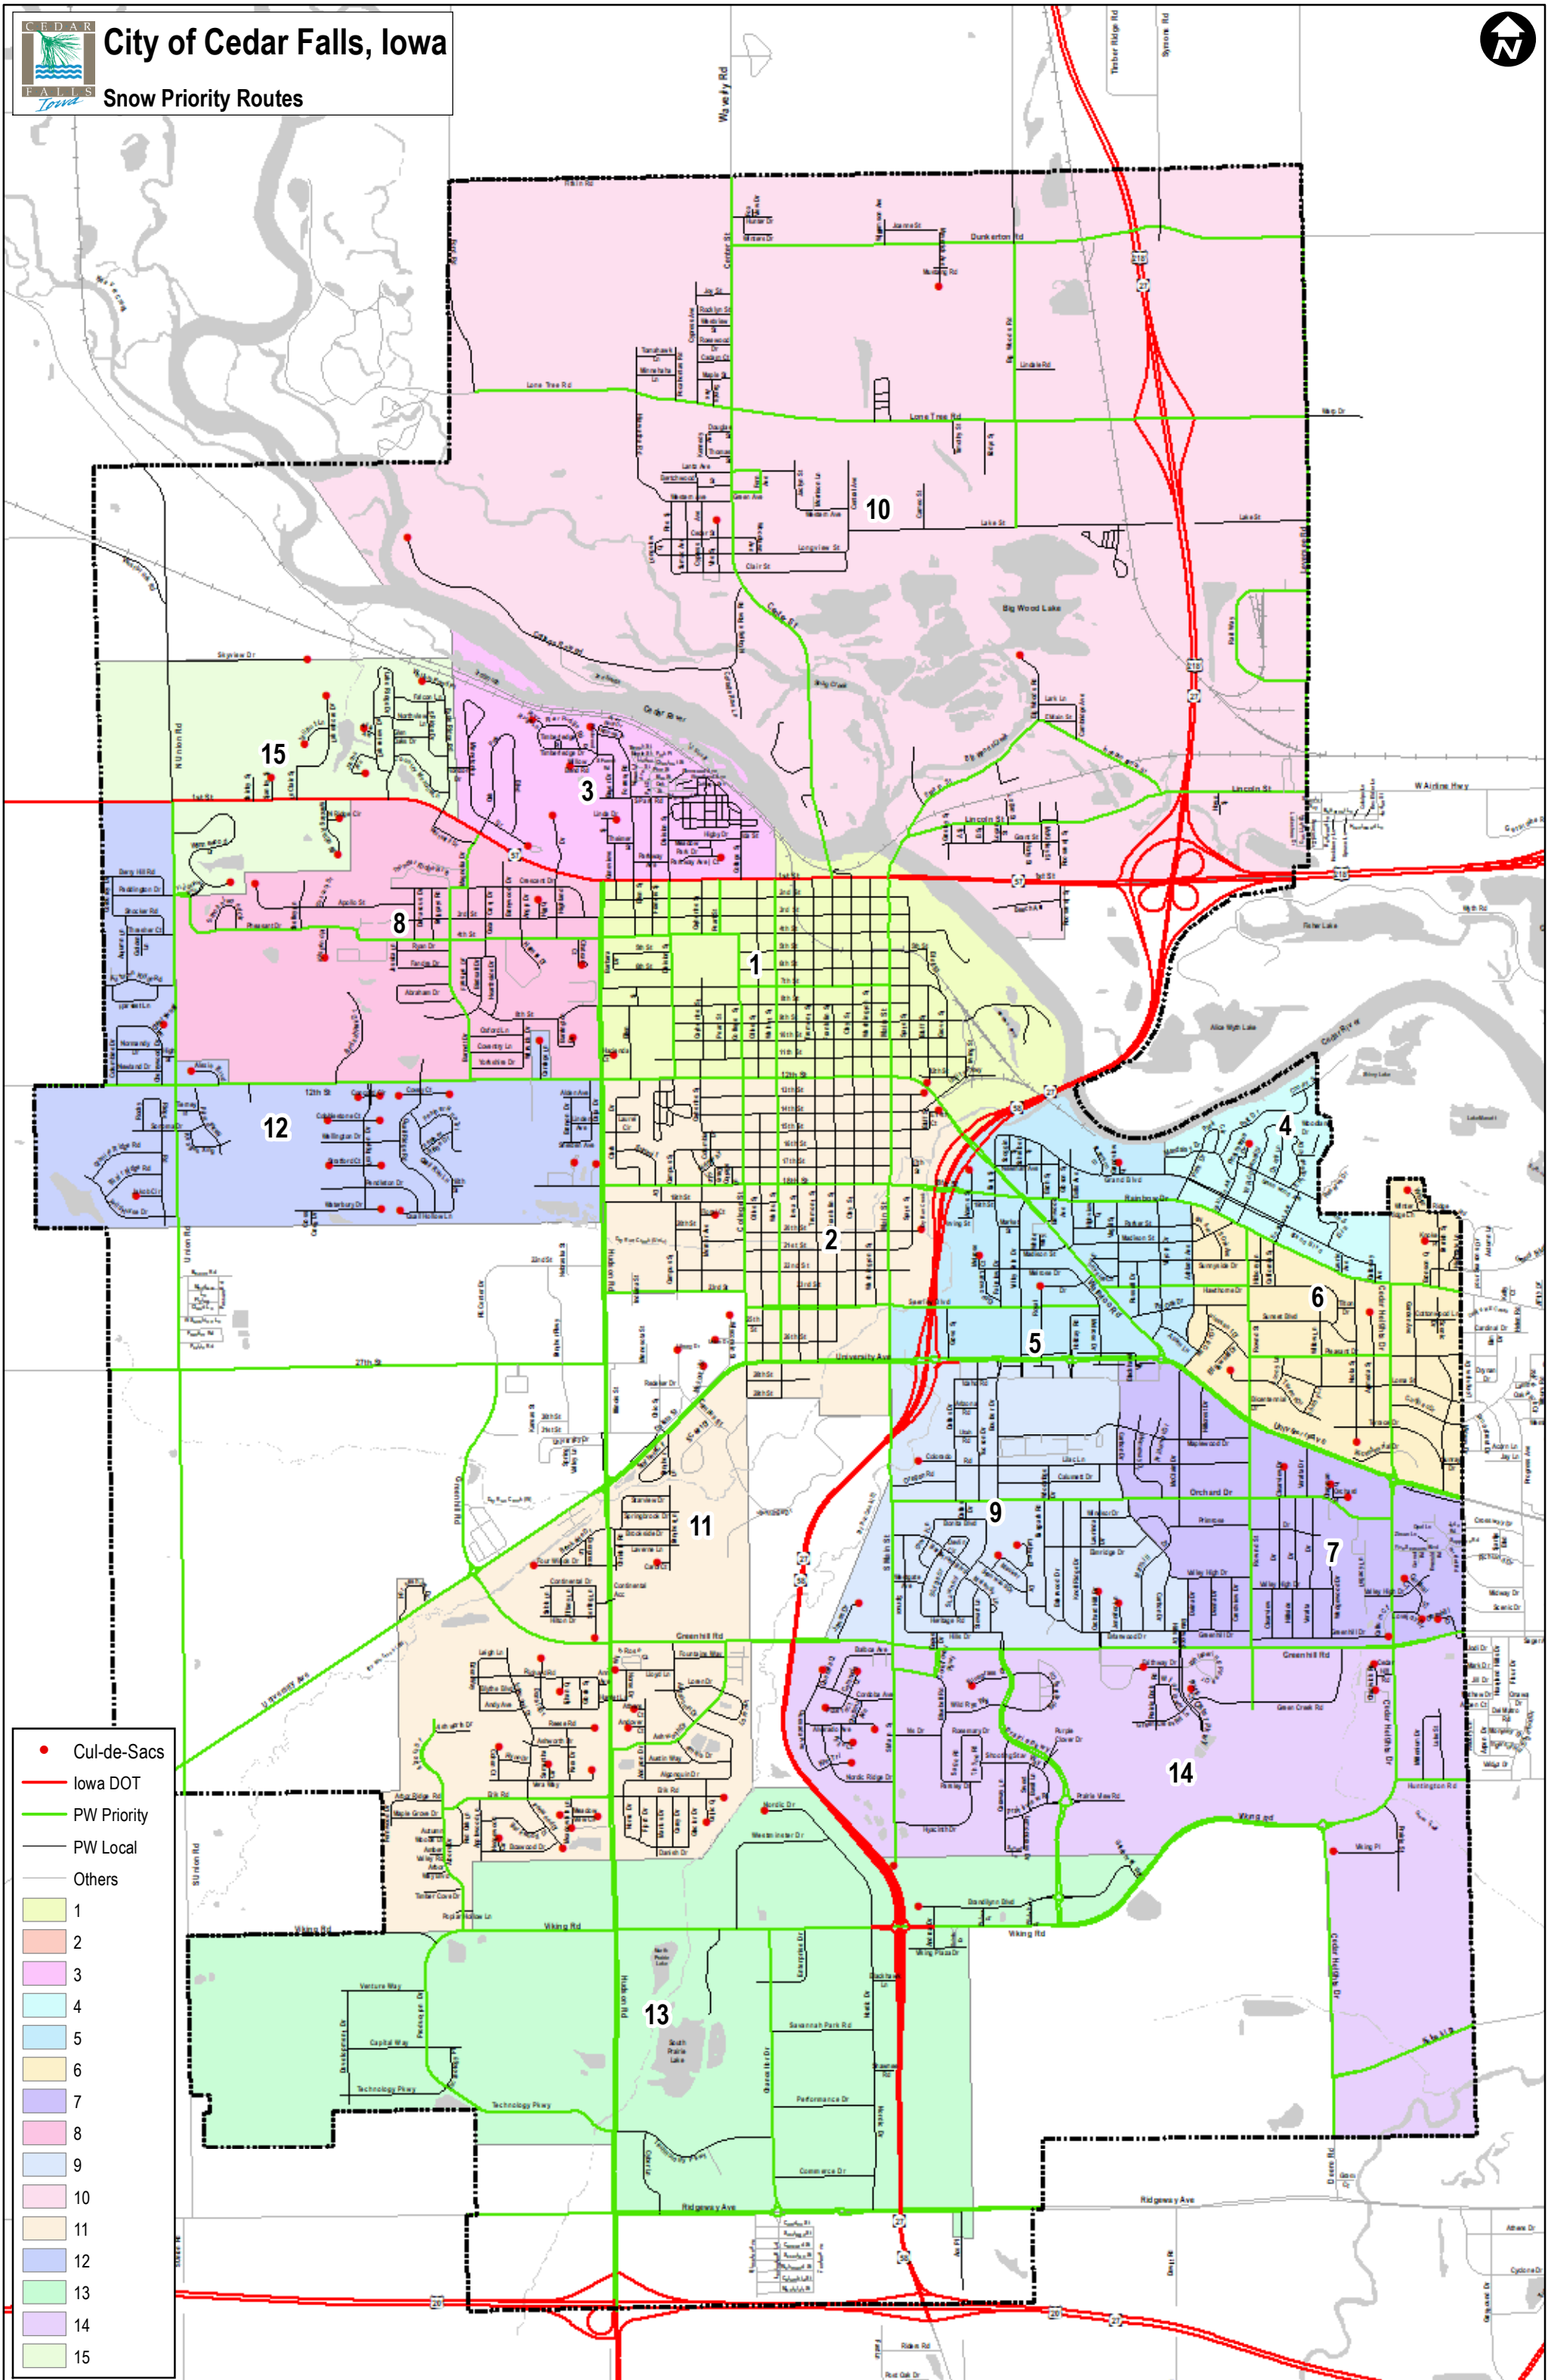

# City of Cedar Falls, Iowa

## Snow Priority Routes

- Cul-de-Sacs
  - Iowa DOT
  - PW Priority
  - PW Local
  - Others
- |    |
|----|
| 1  |
| 2  |
| 3  |
| 4  |
| 5  |
| 6  |
| 7  |
| 8  |
| 9  |
| 10 |
| 11 |
| 12 |
| 13 |
| 14 |
| 15 |