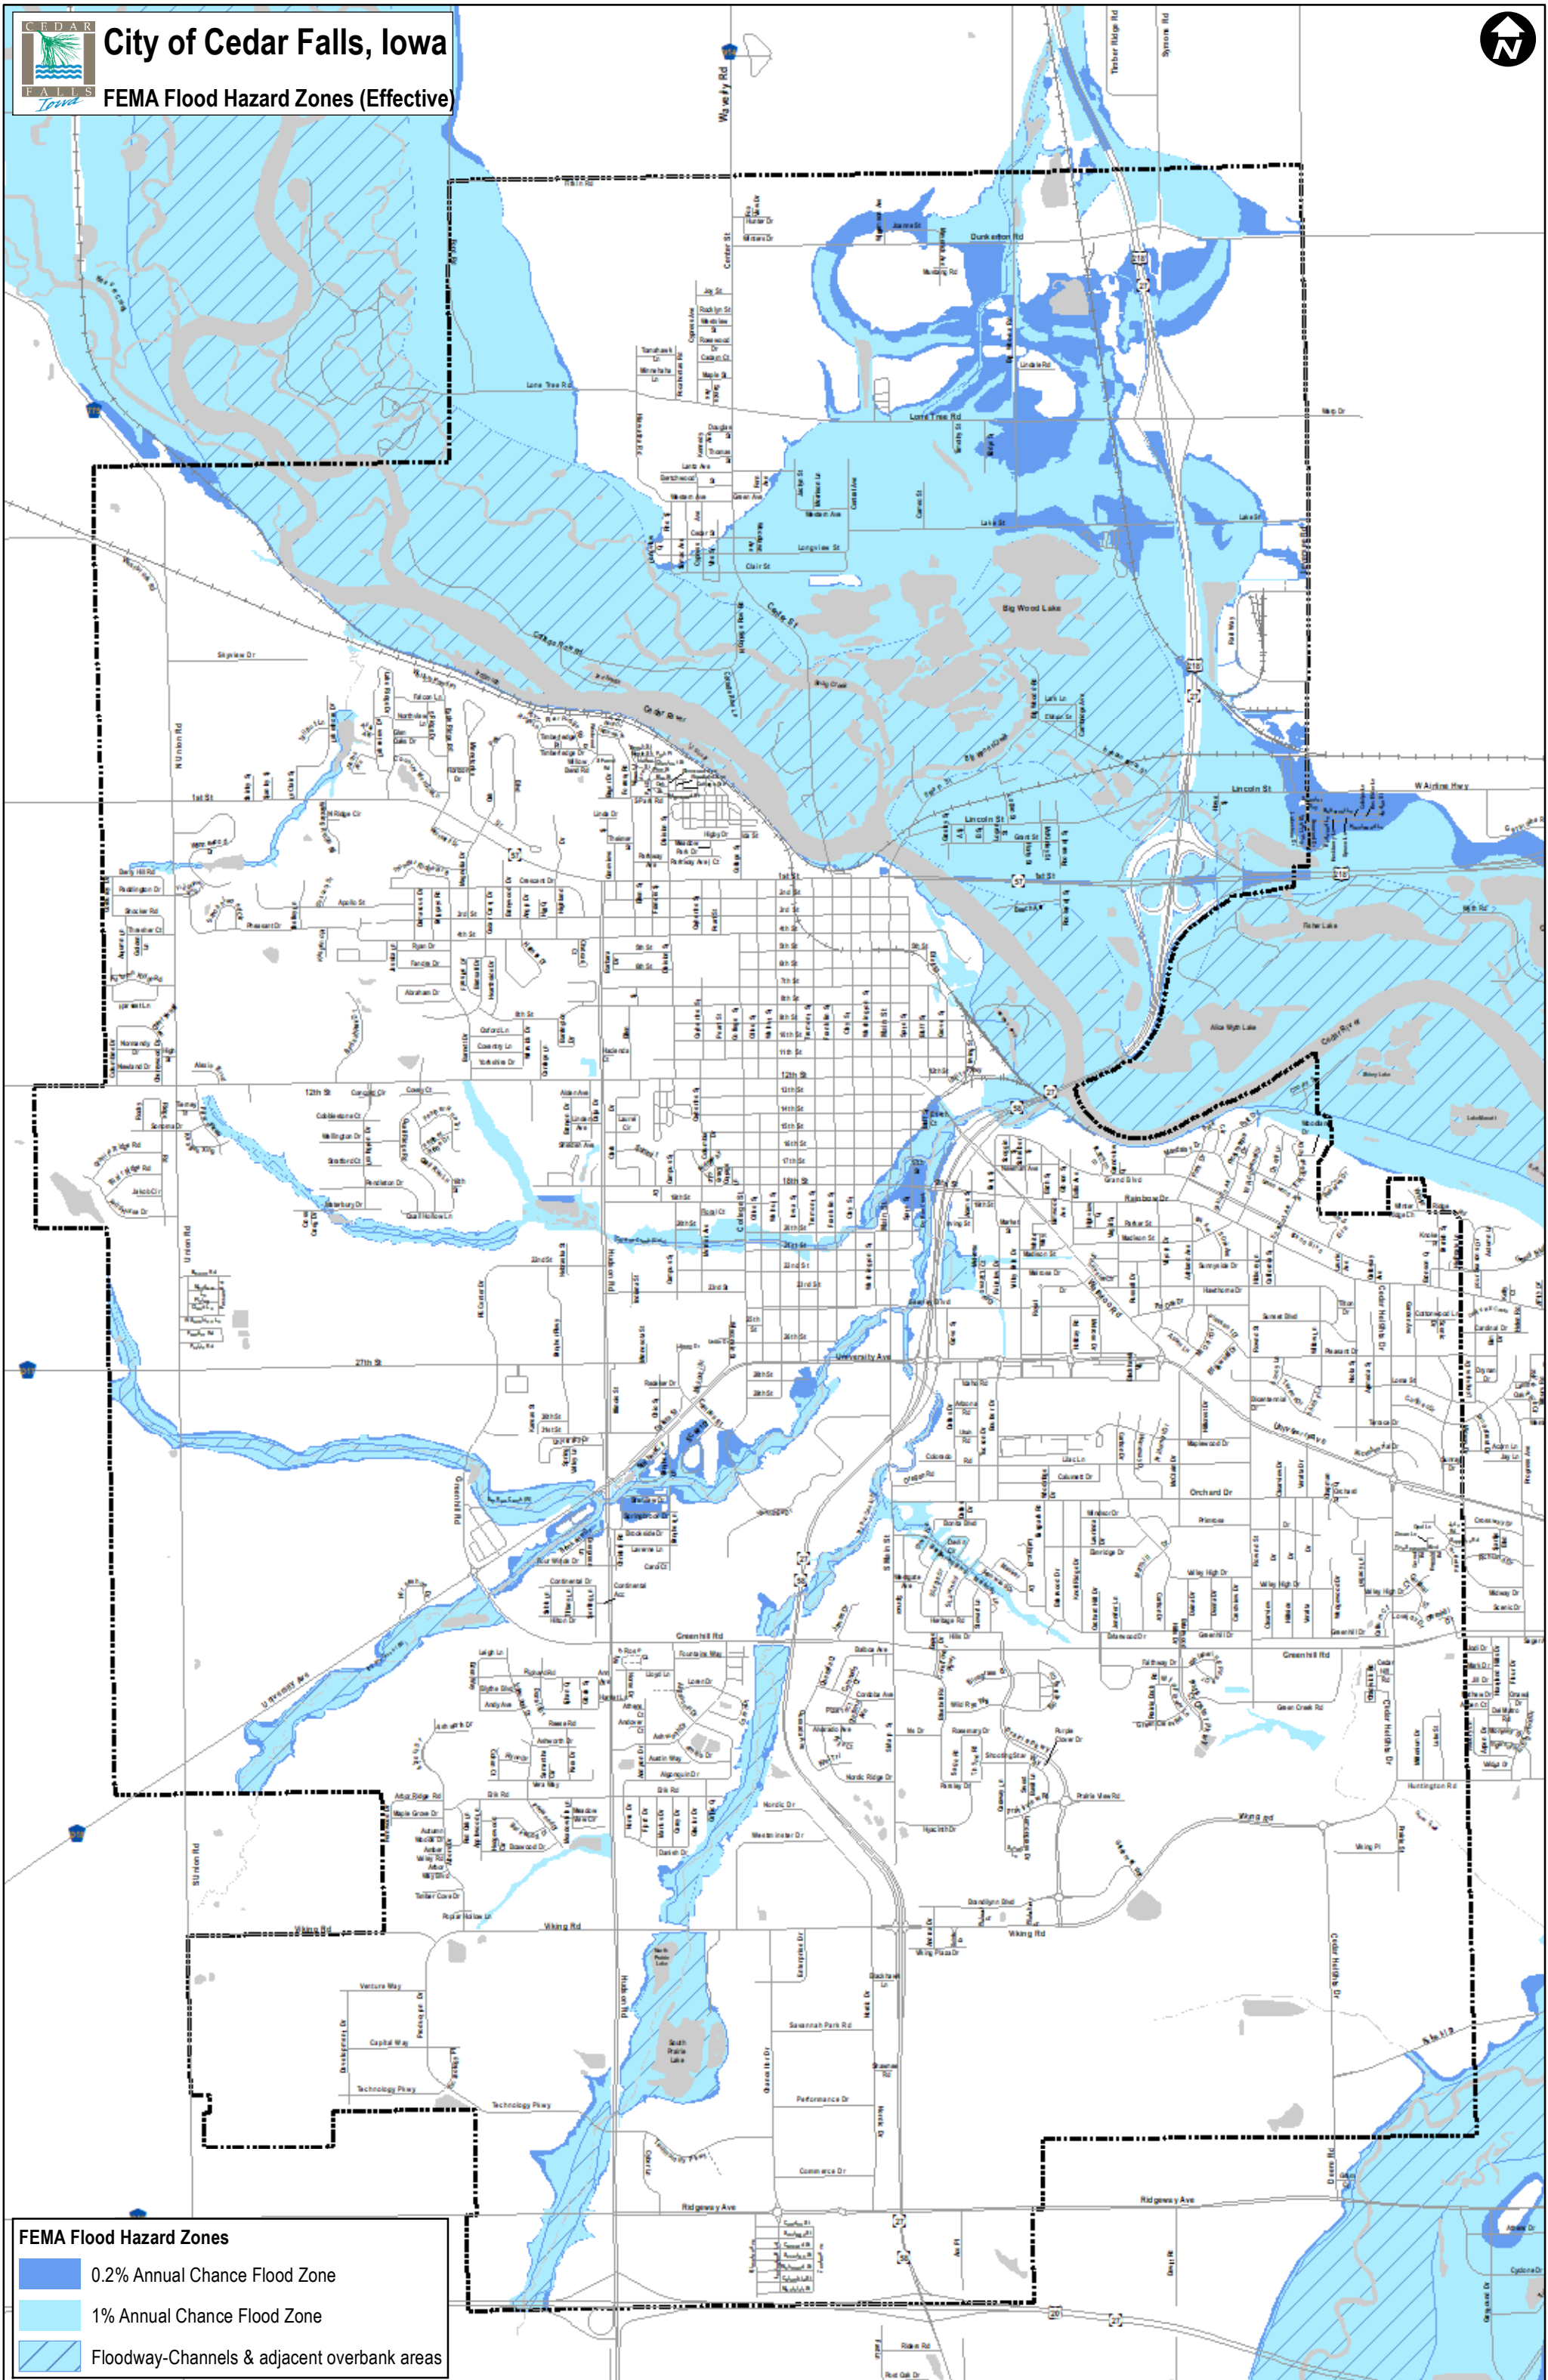

# City of Cedar Falls, Iowa

## FEMA Flood Hazard Zones (Effective)

**FEMA Flood Hazard Zones**

- 0.2% Annual Chance Flood Zone
- 1% Annual Chance Flood Zone
- Floodway-Channels & adjacent overbank areas