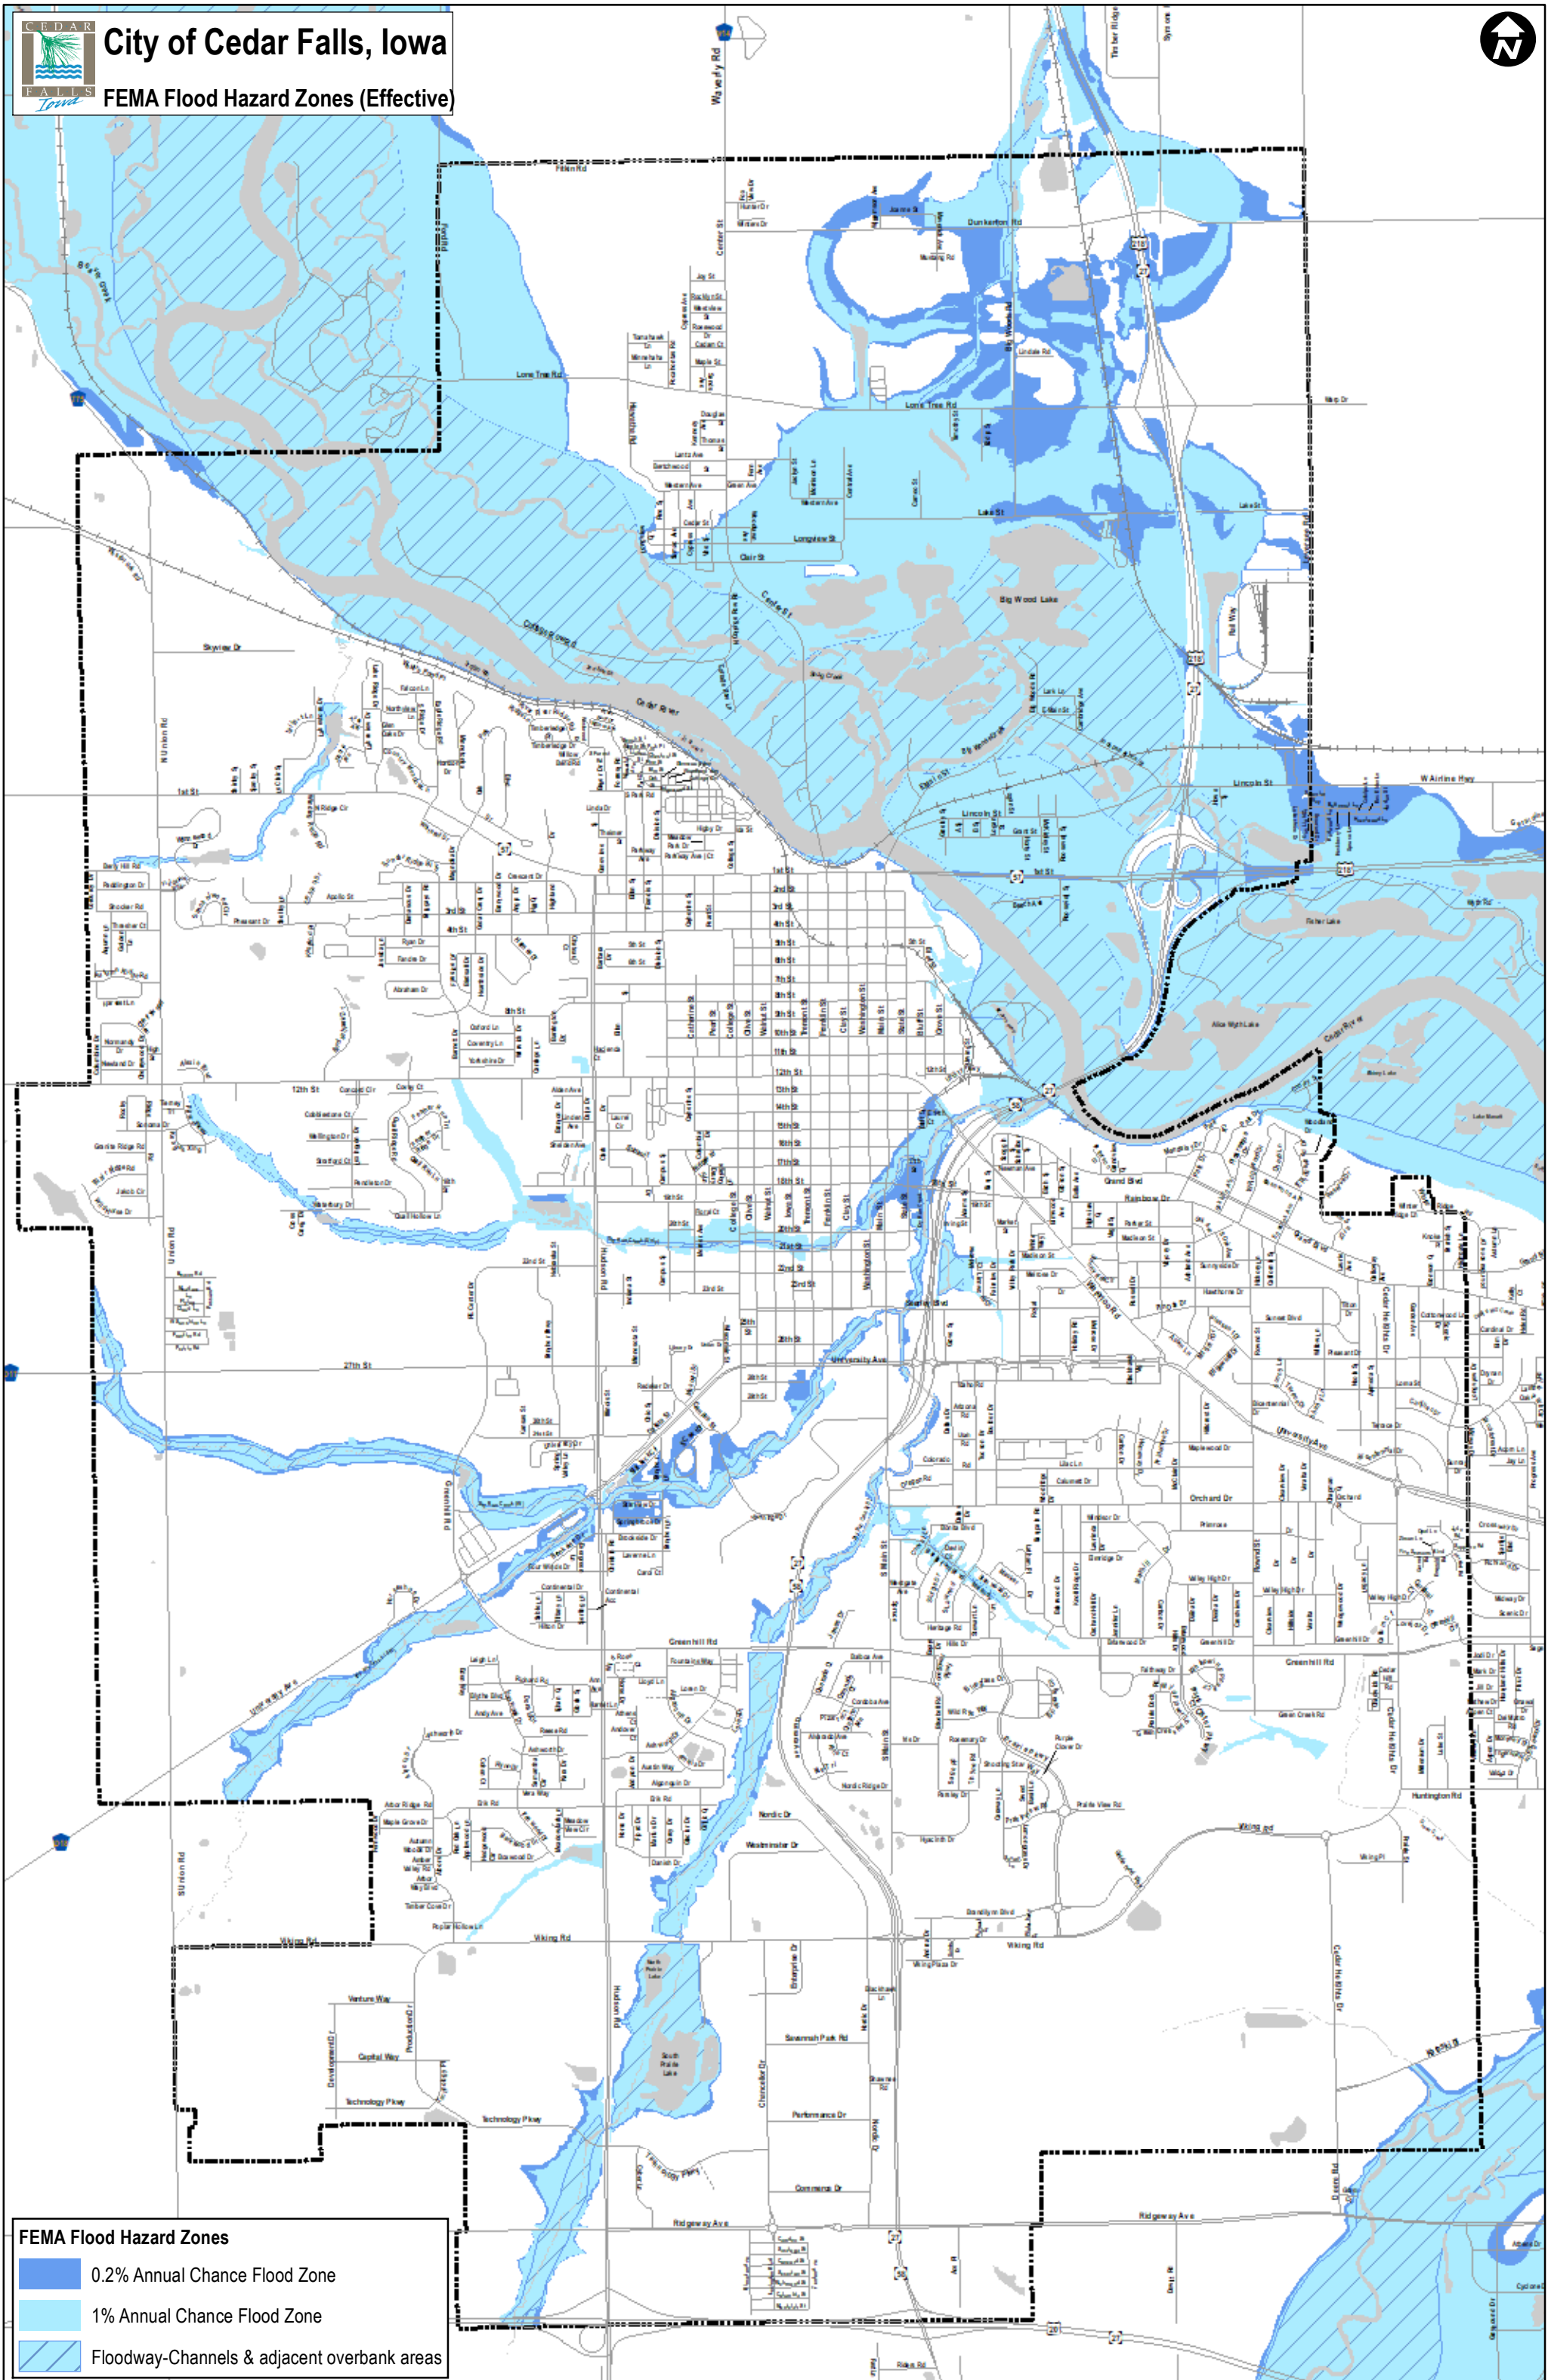

City of Cedar Falls, Iowa

FEMA Flood Hazard Zones (Effective)

FEMA Flood Hazard Zones

- 0.2% Annual Chance Flood Zone
- 1% Annual Chance Flood Zone
- Floodway-Channels & adjacent overbank areas