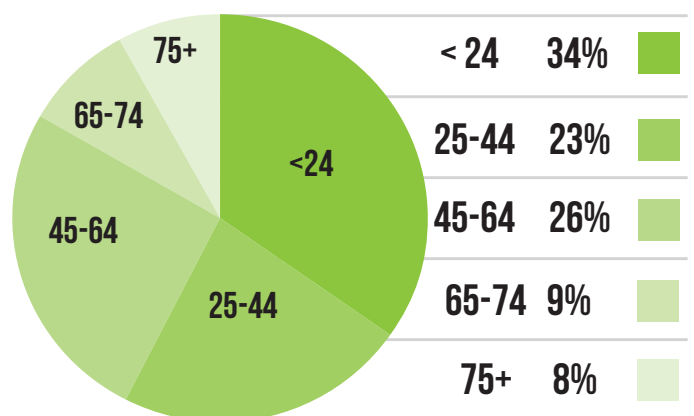

## DEMOGRAPHICS

### Population by Age

Population 256,540 (1.53% five-year increase)

Source: Smart Solutions; Cedar Valley Region Economy Overview May 2014