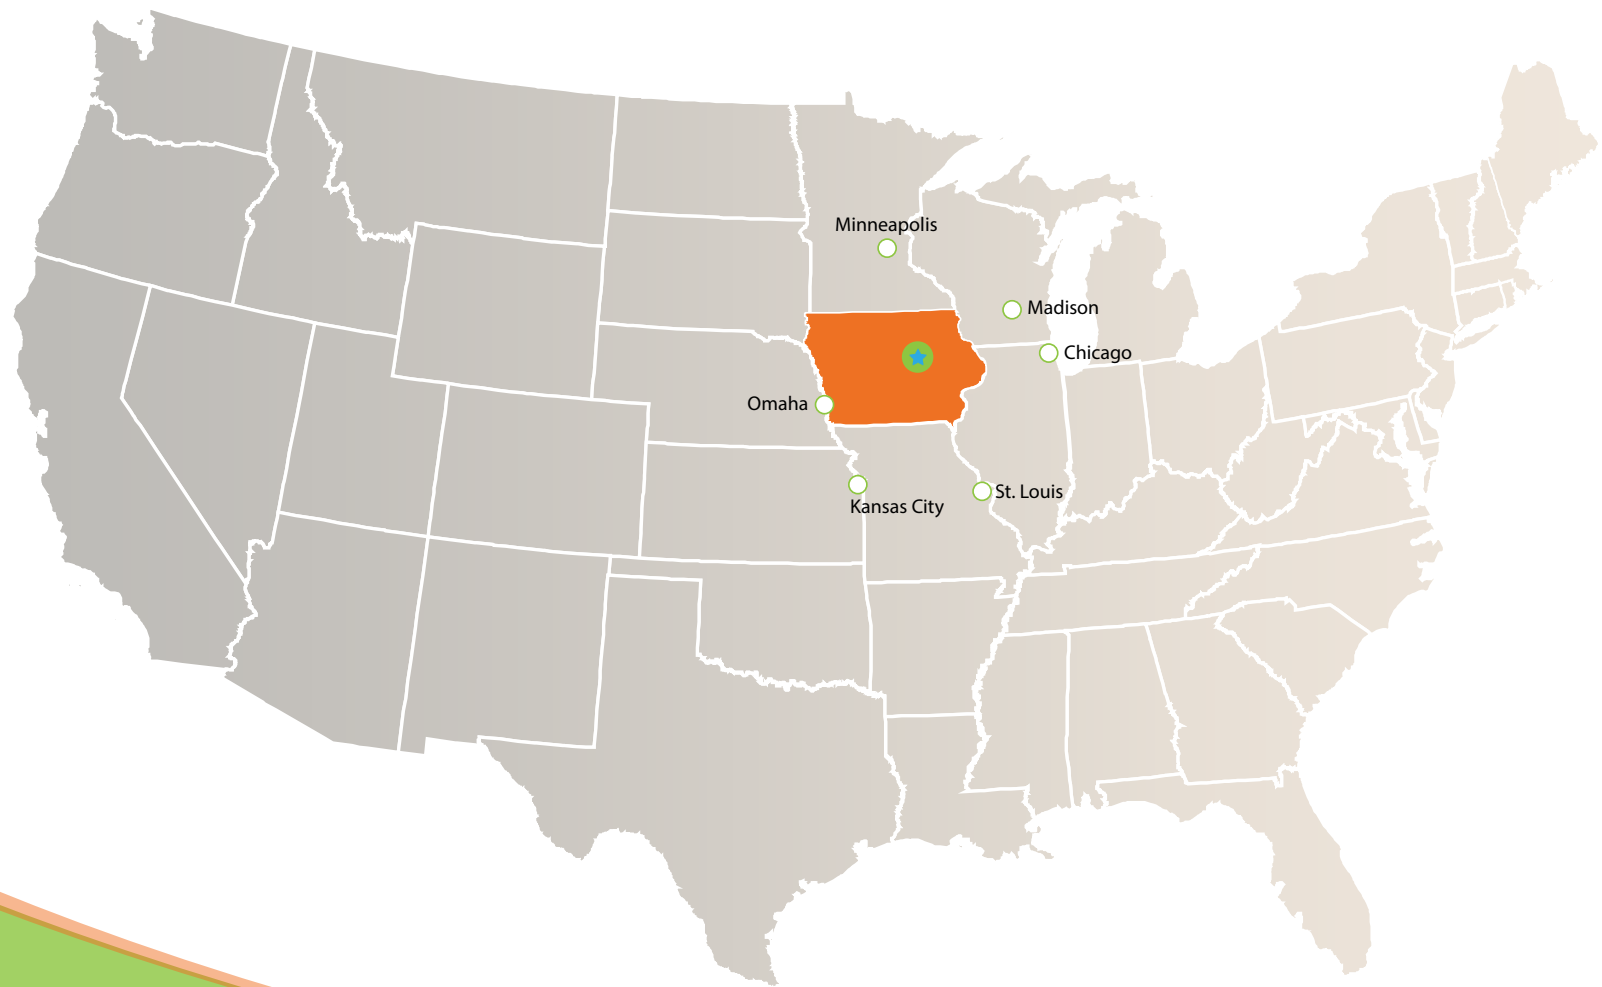

# WHY IOWA, WHY THE CEDAR VALLEY?

## STRATEGICALLY CONNECTED FOR BUSINESS

Advanced Manufacturing | Biotechnology | Entrepreneurial Development | Food Processing  
Information Technology | Logistics & Material Handling

**Cedar Valley Region of Iowa, USA**

## LOCATION

The Cedar Valley region is located in northeast Iowa, home to one of three Regents' universities in the state, a 4-year private college, nationally recognized historic downtown districts, a state-of-the-art performing arts center, innovative schools, and 100+ miles of recreation trails.

The Cedar Valley is within a day's drive of all major Midwest markets, with direct commercial flights to/from Chicago and private charter air service available within a 15-minute drive. Additional connecting hubs are within an hour's drive.